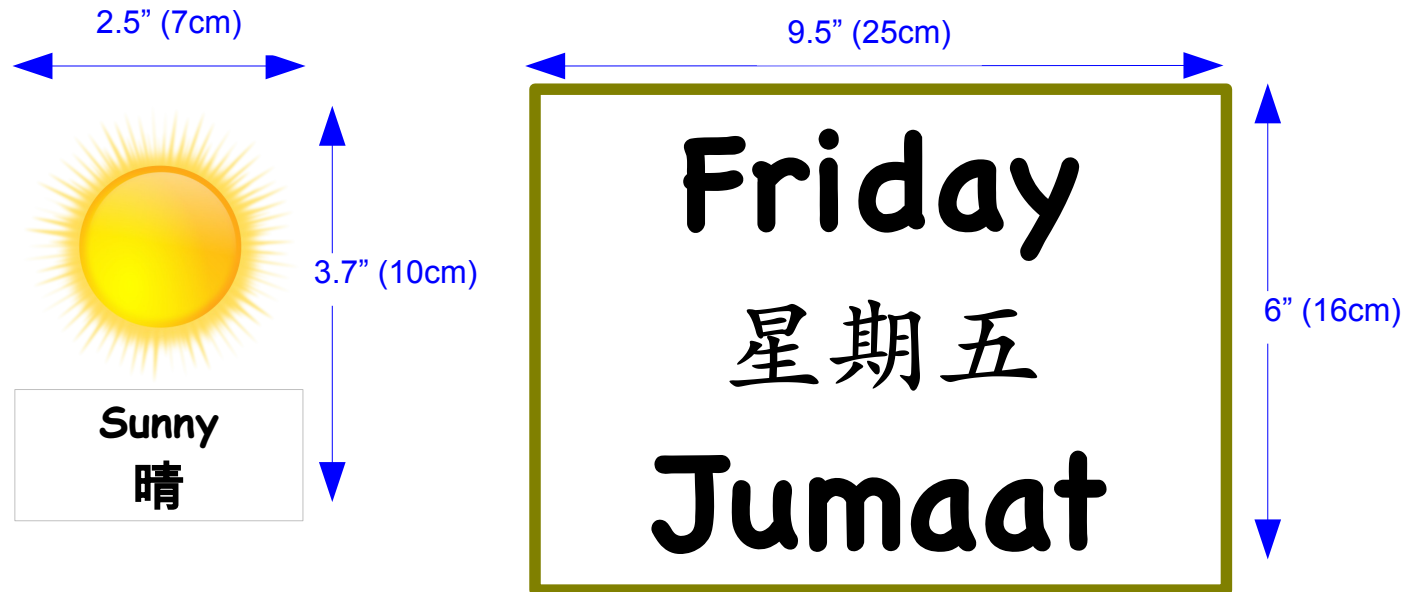

Sample Layout